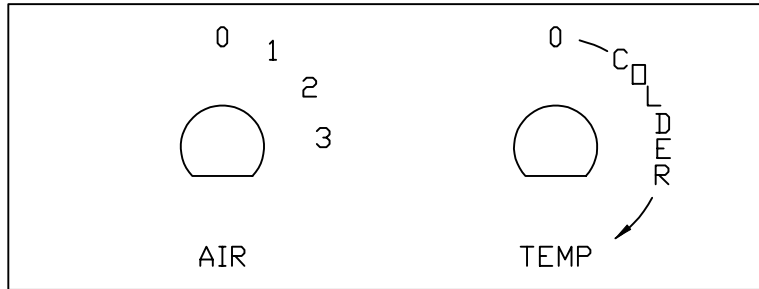

KNOBS AND SWITCH PLATES

ACT P/N	CARRIER P/N	TRANS/AIR P/N	DESCRIPTION
PLT-100	202-301	701127	SWITCH PLATE,RECTANGULAR, FOR FAN & THERMOSTAT
PLT-150	202-302	-	SWITCH PLATE,FOR FAN SPEED

PLT-100

PLT-150

ACT P/N	CARRIER P/N	TRANS/AIR P/N	DESCRIPTION
NOB-001	202-300	113033	KNOB,FAN SPEED
NOB-002	202-303	113032	KNOB,THERMOSTAT/ SNOWFLAKE
NCV301	202-306	-	NUT COVER