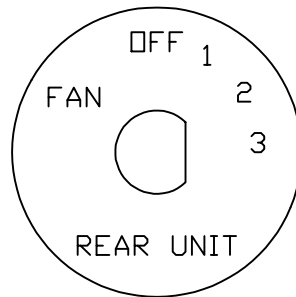

KNOBS AND SWITCH PLATES

ACT P/N	CARRIER P/N	TRANS/AIR P/N	DESCRIPTION
PLT-100	202-301	701127	SWITCH PLATE,RECTANGULAR, FOR FAN & THERMOSTAT
PLT-150	202-302	-	SWITCH PLATE,FOR FAN SPEED

PLT-100

PLT-150

ACT P/N	CARRIER P/N	TRANS/AIR P/N	DESCRIPTION
NOB-001	202-300	113033	KNOB,FAN SPEED
NOB-002	202-303	113032	KNOB,THERMOSTAT/ SNOWFLAKE
NCV301	202-306	-	NUT COVER