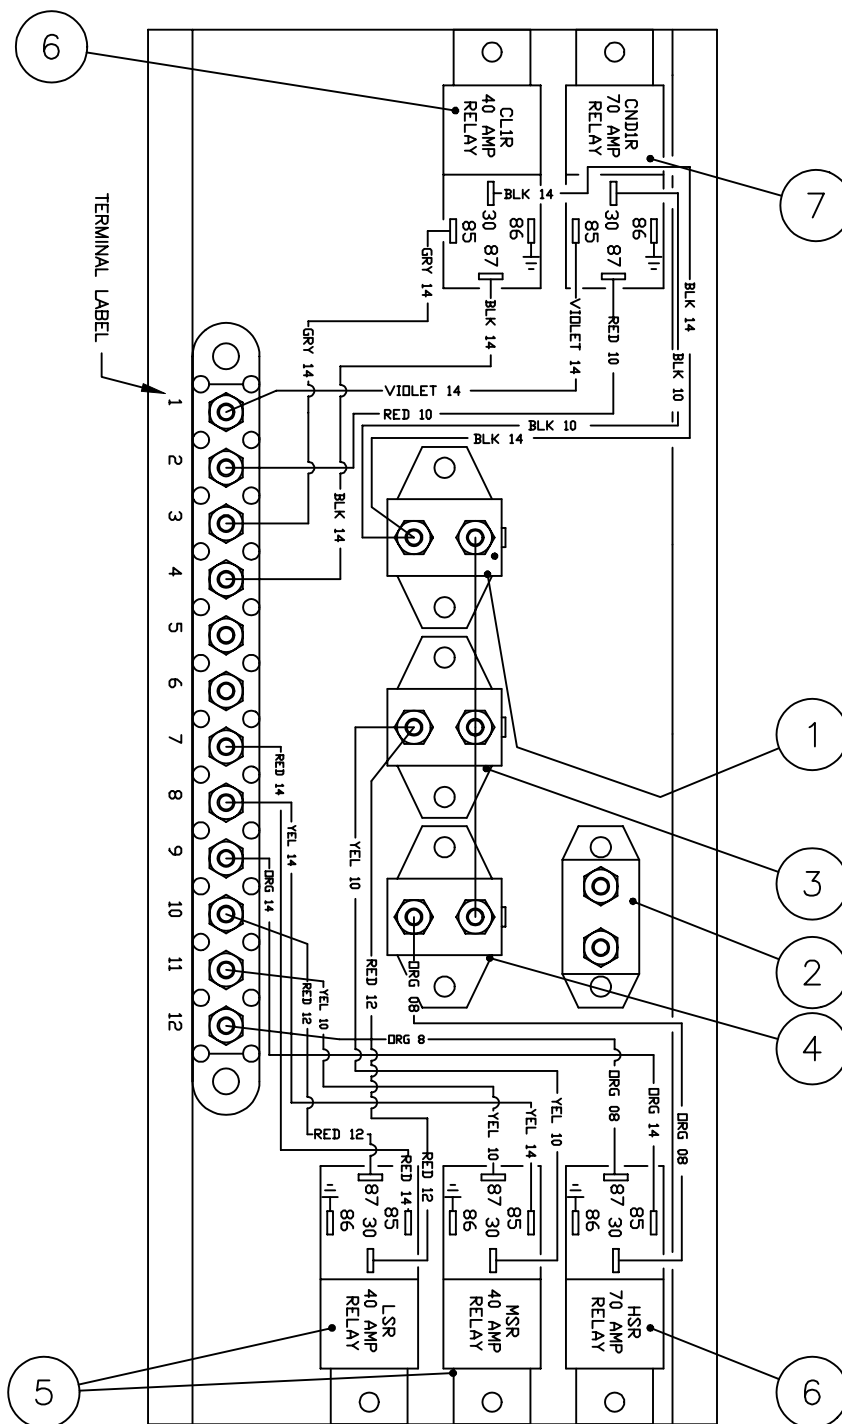

550-005 ELECTRICAL PANEL

ITEM	PART NUM	DESCRIPTION	QTY
1	BRK-120	CIRCUIT BREAKER, 20 AMP, AUTOMATIC RESET	1
2	BRK-040	CIRCUIT BREAKER, 40 AMP, MANUAL RESET	2
3	REL-500	RELAY, 12V 40 AMP, 4 PRONG	1
4	REL-510	RELAY, 70 AMP, 4 PRONG	2

550-009 ELECTRICAL PANEL

ITEM	PART NUM	DESCRIPTION	QTY
1	BRK-020	CIRCUIT BREAKER, 20 AMP, MANUAL RESET	1
2	BRK-120	CIRCUIT BREAKER, 20 AMP, AUTOMATIC RESET	1
3	BRK-030	CIRCUIT BREAKER, 30 AMP, MANUAL RESET	1
4	BRK-040	CIRCUIT BREAKER, 40 AMP, MANUAL RESET	2
5	BRK-050	CIRCUIT BREAKER, 50 AMP, MANUAL RESET	1
6	REL-500	RELAY, 12V 40 AMP, 4 PRONG	4
7	REL-510	RELAY, 70 AMP, 4 PRONG	3

550-091 ELECTRICAL PANEL

ITEM	PART NUM	DESCRIPTION	QTY
1	BRK-040	CIRCUIT BREAKER, 40 AMP, MANUAL RESET	1
2	BRK-120	CIRCUIT BREAKER, 20 AMP, AUTOMATIC RESET	1
3	BRK-030	CIRCUIT BREAKER, 30 AMP, MANUAL RESET	1
4	BRK-050	CIRCUIT BREAKER, 50 AMP, MANUAL RESET	1
5	REL-500	RELAY, 12V 40 AMP, 4 PRONG	4
6	REL-510	RELAY, 70 AMP, 4 PRONG	3