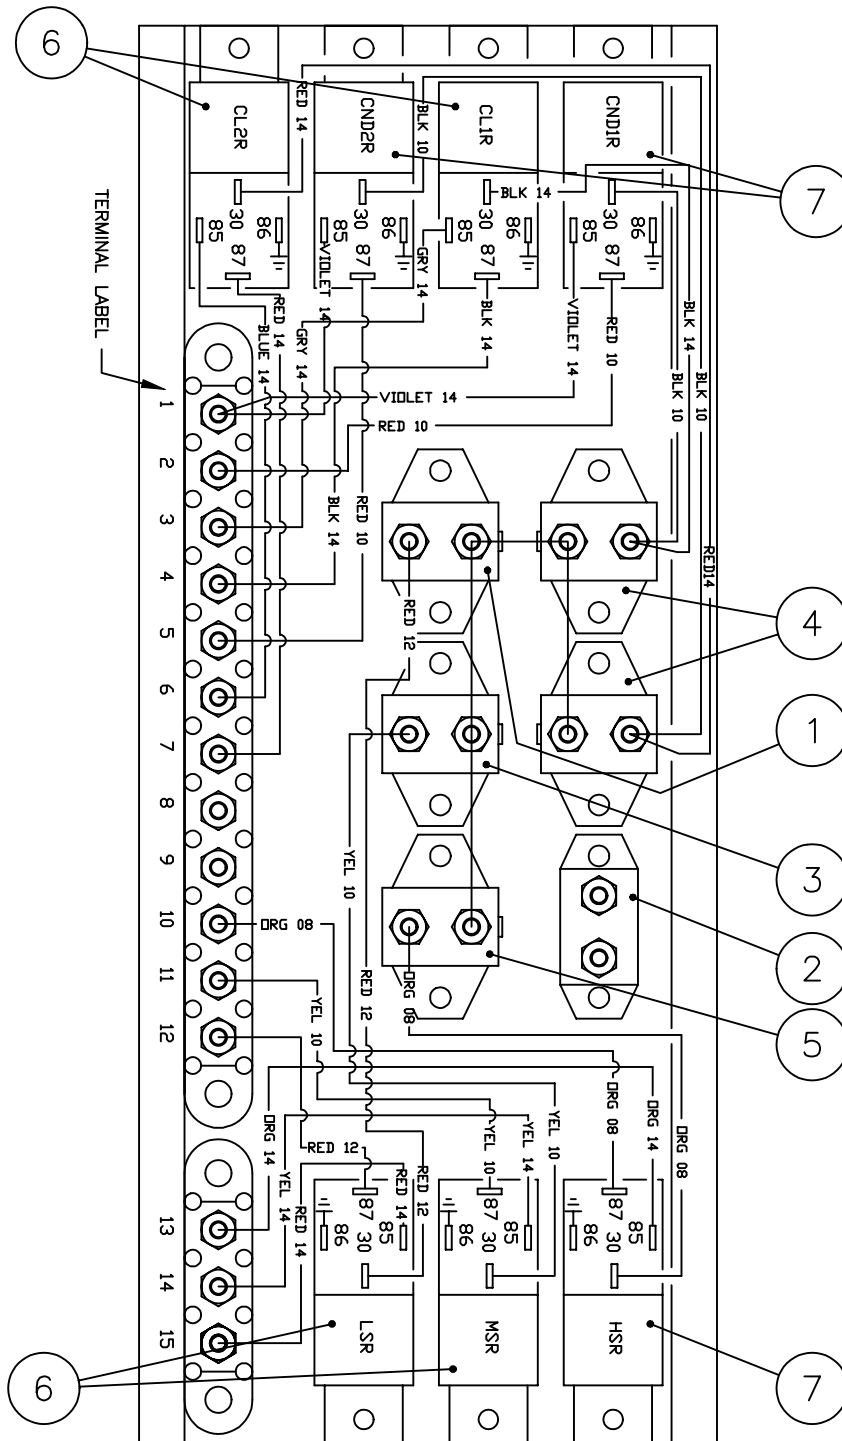

550-005 ELECTRICAL PANEL

ITEM	PART NUM	DESCRIPTION	QTY
1	BRK-120	CIRCUIT BREAKER, 20 AMP, AUTOMATIC RESET	1
2	BRK-040	CIRCUIT BREAKER, 40 AMP, MANUAL RESET	2
3	REL-500	RELAY, 12V 40 AMP, 4 PRONG	1
4	REL-510	RELAY, 70 AMP, 4 PRONG	2

550-009 ELECTRICAL PANEL

ITEM	PART NUM	DESCRIPTION	QTY
1	BRK-020	CIRCUIT BREAKER, 20 AMP, MANUAL RESET	1
2	BRK-120	CIRCUIT BREAKER, 20 AMP, AUTOMATIC RESET	1
3	BRK-030	CIRCUIT BREAKER, 30 AMP, MANUAL RESET	1
4	BRK-040	CIRCUIT BREAKER, 40 AMP, MANUAL RESET	2
5	BRK-050	CIRCUIT BREAKER, 50 AMP, MANUAL RESET	1
6	REL-500	RELAY, 12V 40 AMP, 4 PRONG	4
7	REL-510	RELAY, 70 AMP, 4 PRONG	3

550-091 ELECTRICAL PANEL

ITEM	PART NUM	DESCRIPTION	QTY
1	BRK-040	CIRCUIT BREAKER, 40 AMP, MANUAL RESET	1
2	BRK-120	CIRCUIT BREAKER, 20 AMP, AUTOMATIC RESET	1
3	BRK-030	CIRCUIT BREAKER, 30 AMP, MANUAL RESET	1
4	BRK-050	CIRCUIT BREAKER, 50 AMP, MANUAL RESET	1
5	REL-500	RELAY, 12V 40 AMP, 4 PRONG	4
6	REL-510	RELAY, 70 AMP, 4 PRONG	3