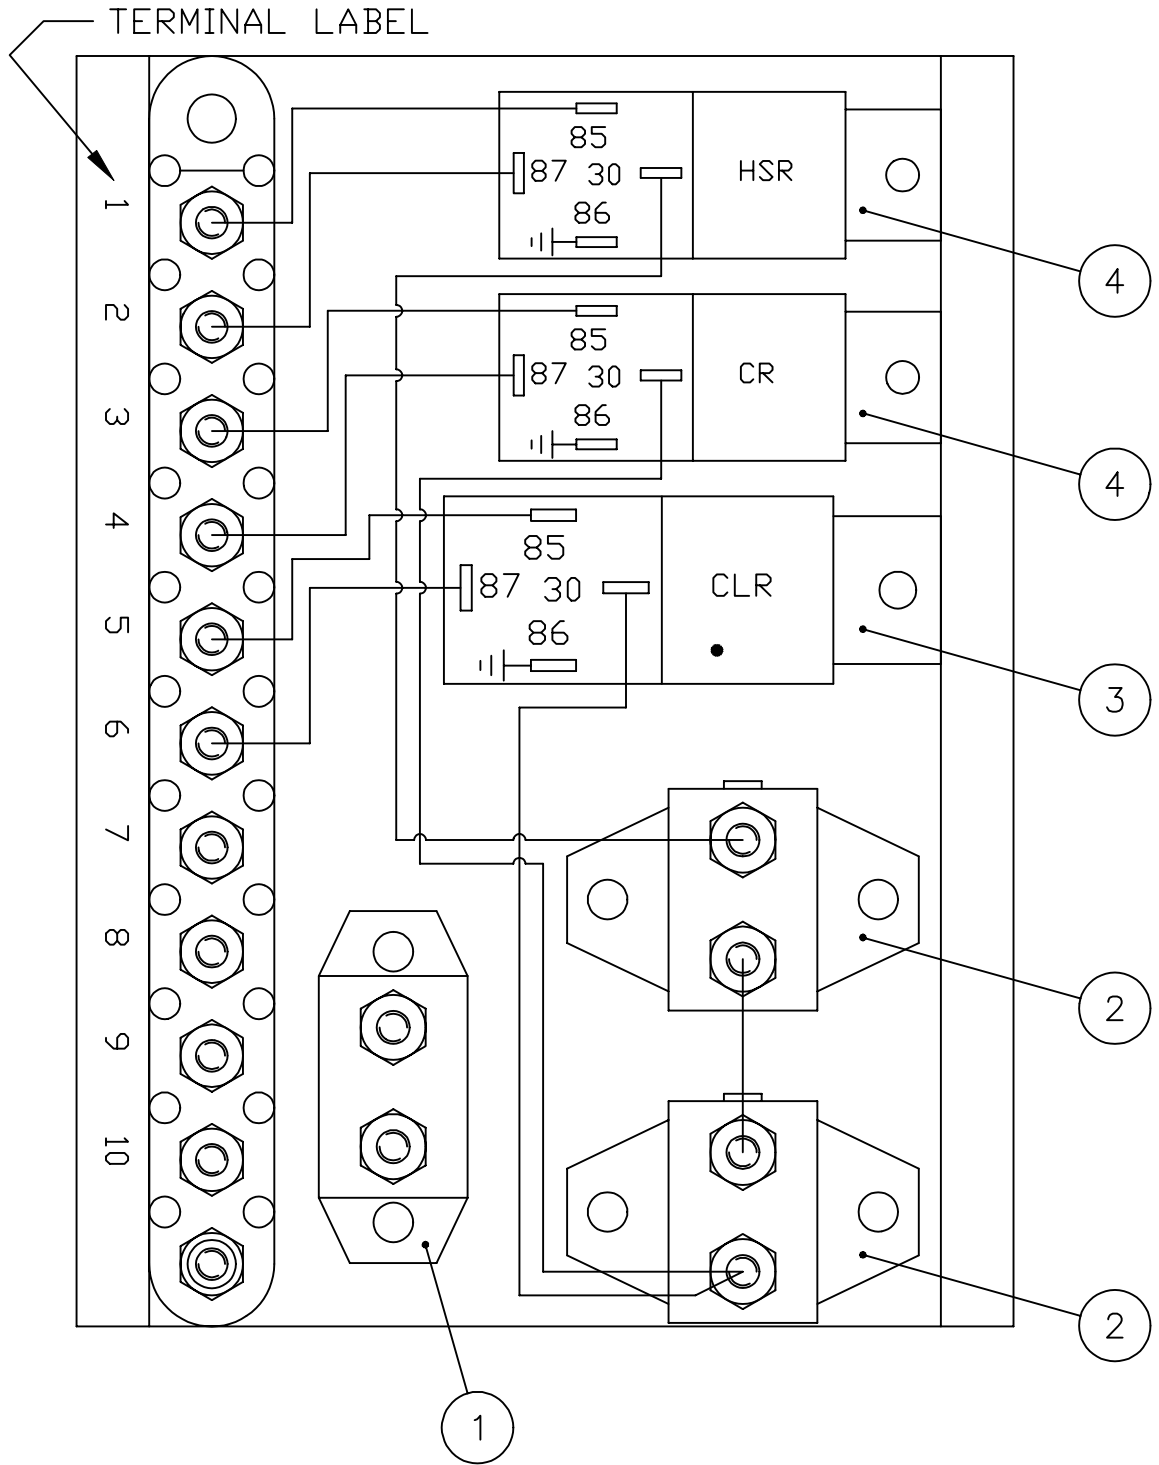

550-005 ELECTRICAL PANEL

ITEM	PART NUM	DESCRIPTION	QTY
1	BRK-120	CIRCUIT BREAKER, 20 AMP, AUTOMATIC RESET	1
2	BRK-040	CIRCUIT BREAKER, 40 AMP, MANUAL RESET	2
3	REL-500	RELAY, 12V 40 AMP, 4 PRONG	1
4	REL-510	RELAY, 70 AMP, 4 PRONG	2

550-009 ELECTRICAL PANEL

ITEM	PART NUM	DESCRIPTION	QTY
1	BRK-020	CIRCUIT BREAKER, 20 AMP, MANUAL RESET	1
2	BRK-120	CIRCUIT BREAKER, 20 AMP, AUTOMATIC RESET	1
3	BRK-030	CIRCUIT BREAKER, 30 AMP, MANUAL RESET	1
4	BRK-040	CIRCUIT BREAKER, 40 AMP, MANUAL RESET	2
5	BRK-050	CIRCUIT BREAKER, 50 AMP, MANUAL RESET	1
6	REL-500	RELAY, 12V 40 AMP, 4 PRONG	4
7	REL-510	RELAY, 70 AMP, 4 PRONG	3

550-091 ELECTRICAL PANEL

ITEM	PART NUM	DESCRIPTION	QTY
1	BRK-040	CIRCUIT BREAKER, 40 AMP, MANUAL RESET	1
2	BRK-120	CIRCUIT BREAKER, 20 AMP, AUTOMATIC RESET	1
3	BRK-030	CIRCUIT BREAKER, 30 AMP, MANUAL RESET	1
4	BRK-050	CIRCUIT BREAKER, 50 AMP, MANUAL RESET	1
5	REL-500	RELAY, 12V 40 AMP, 4 PRONG	4
6	REL-510	RELAY, 70 AMP, 4 PRONG	3