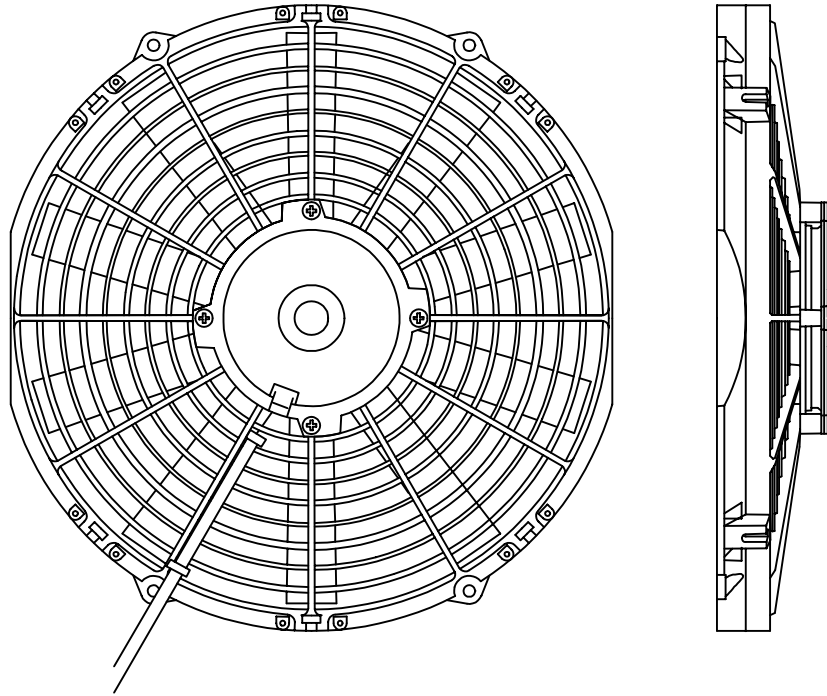

CONDENSER MOTORS

ACT P/N	CARRIER P/N	TRANS/AIR P/N	DESCRIPTION
MTR-105	-	-	FAN ASSY,CONDENSER,12"EXT/PULL 12V,W/(4)MTF-001 MTG FEET
MTR-130	-	-	FAN ASSY,CONDENSER,11"EXT/PULL 12V,W/(4)MTF-001 MTG FEET
MTR-120-T	-	2160080	FAN ASSY,CONDENSER,EXT/PULL 10 LOW PROFILE,12V,METRIPACK 280

ACT P/N	CARRIER P/N	TRANS/AIR P/N	DESCRIPTION
MTR-140-V	401-110	-	FAN ASSY,CONDENSER,11"EXT/PUSH HIGH PROFILE,12V

CONDENSER MOTORS

ACT P/N	CARRIER P/N	TRANS/AIR P/N	DESCRIPTION
MTR-104			MOTOR ONLY,CONDENSER,PANCAKE,12V
			(REPLACEMENT MOTOR FOR CARRIER 401-110)