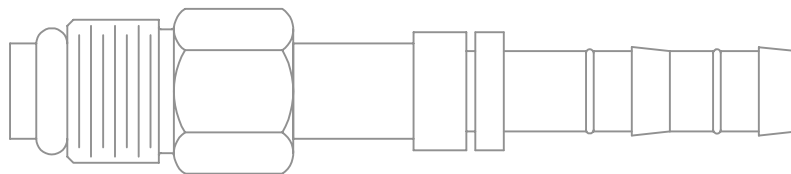

EZ-CLIP FITTINGS

90 DEGREE FEMALE O-RING W/ ACCESS PORTS

ITEM	PART NUM	DESCRIPTION
1	FTG-114-EZ	FTG, 90 DEG FOR 1/2" X #10 E-X CLIP W/ R-134A H/S PORT, STL W/ CAGE AND CLIPS
2	FTG-115-EZ	FTG 90 DEG FOR 5/8" X #12 E-Z CLIP W/ R-134A L/S PORT, STL W/ CAGES AND CLIPS
3	FTG-128-EZ	FTG 90 DEG FOR 20 MM X #8 HOSE W/ R-134A H/S PORT EZ CLIP W/ CAGE AND CLIPS
4	FTG-207-EZ	FTG 90 DEG FOR 5/8" X #10 W/ R-134A L/S SERVICE PORT W/ CAGE AND CLIP

SPLICERS W/ SERVICE PORTS

ITEM	PART NUM	DESCRIPTION
1	FTG-107-EZ	FTG, SPLICER, #10 X #10 E-Z CLIP W/ R-134A H/S PORT W/ CAGE & CLIPS
2	FTG-108-EZ	FTG, SPLICER, #12 X #12 E-Z CLIP W/ R-134A L/S PORT, W/ CAGE & CLIPS
3	FTG-236-EZ	FTG, SPLICER, #6 X #6 E-Z CLIP W/ R-134A H/S PORT, W/ CAGE & CLIPS
4	FTG-083-EZ	FTG, SPLICER, #16 X #16 E-Z CLIP W/ R-134A L/S PORT, W/ CAGE & CLIPS

EZ-CLIP FITTINGS

90 DEGREE MALE O-RING

ITEM	PART NUM	DESCRIPTION
2	FTG-100-EZ	FTG, 90 DEG MOR 3/8" X 8" HOSE E-Z CLIP W/ CAGES & CLIPS
3	FTG-101-EZ	FTG, 90 DEG MOR 5/8" X #12 HOSE E-Z CLIP W/ CAGES & CLIPS
4	FTG-127-EZ	FTG, 90 DEG MIO 200 MM X #10 HOSE E-Z CLIP W/ CAGES & CLIPS
5	FTG-185-EZ	FTG, 90 DEG MOR 3/8" X #6 HOSE E-Z CLIP W/ CAGES & CLIPS
6	FTG-284-EZ	FTG, 90 DEG MOR 5/8" X #16 HOSE E-Z CLIP W/ CAGES & CLIPS

STRAIGHT MALE O-RING

ITEM	PART NUM	DESCRIPTION
1	FTG-118-EZ	FTG,STR,MOR 3/8" X #8 EZ-CLIP W/ CAGES & CLIPS
2	FTG-119-EZ	FTG,STR,MOR 5/8" X #12 EZ-CLIP W/ CAGES AND CLIPS

EZ-CLIP FITTINGS

45 DEGREE FEMALE O-RING