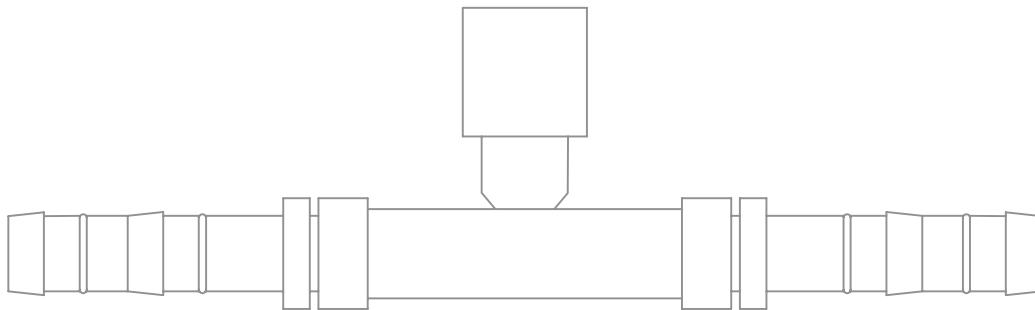

EZ-CLIP FITTINGS

90 DEGREE FEMALE O-RING W/ ACCESS PORTS

ITEM	PART NUM	DESCRIPTION
1	FTG-114-EZ	FTG, 90 DEG FOR 1/2" X #10 E-X CLIP W/ R-134A H/S PORT, STL W/ CAGE AND CLIPS
2	FTG-115-EZ	FTG 90 DEG FOR 5/8" X #12 E-Z CLIP W/ R-134A L/S PORT, STL W/ CAGES AND CLIPS
3	FTG-128-EZ	FTG 90 DEG FOR 20 MM X #8 HOSE W/ R-134A H/S PORT EZ CLIP W/ CAGE AND CLIPS
4	FTG-207-EZ	FTG 90 DEG FOR 5/8" X #10 W/ R-134A L/S SERVICE PORT W/ CAGE AND CLIP

TEE FITTINGS

ITEM	PART NUM	DESCRIPTION
5	FTG-112-EZ	FTG, TEE #8 X #8 X #8 HOSE E-Z CLIP W/ CAGE AND CLIP
6	FTG-113-EZ	FTG, TEE #12 X #12 X #12 HOSE E-Z CLIP W/ CAGE AND CLIP

EZ-CLIP FITTINGS

STRAIGHT SPLICERS

ITEM	PART NUM	DESCRIPTION
1	FTG-109-EZ	FTG, SPLICER, #8 X #8, E-Z CLIP W/ CAGES & CLIPS
2	FTG-110-EZ	FTG, SPLICER, #10 X #10, E-Z CLIP W/ CAGES & CLIPS
3	FTG-111-EZ	FTG, SPLICER #12 X #12, E-Z CLIP W/ CAGES & CLIPS
4	FTG-241-EZ	FTG, SPLICER, #6 X #6 E-Z CLIP W/ CAGES & CLIPS
5	FTG-281-EZ	FTG, SPLICER, #16 X #16 E-Z CLIP W/ CAGES & CLIPS