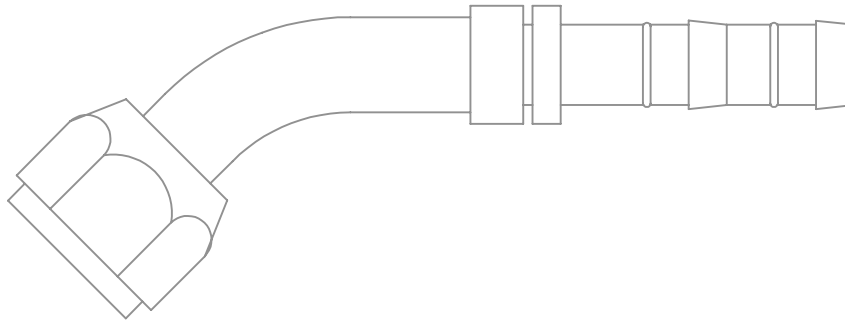

SPLICERS W/ SERVICE PORTS

ITEM	PART NUM	DESCRIPTION
1	FTG-107-EZ	FTG, SPLICER, #10 X #10 E-Z CLIP W/ R-134A H/S PORT W/ CAGE & CLIPS
2	FTG-108-EZ	FTG, SPLICER, #12 X #12 E-Z CLIP W/ R-134A L/S PORT, W/ CAGE & CLIPS
3	FTG-236-EZ	FTG, SPLICER, #6 X #6 E-Z CLIP W/ R-134A H/S PORT, W/ CAGE & CLIPS
4	FTG-083-EZ	FTG, SPLICER, #16 X #16 E-Z CLIP W/ R-134A L/S PORT, W/ CAGE & CLIPS

EZ-CLIP FITTINGS

90 DEGREE MALE O-RING

ITEM	PART NUM	DESCRIPTION
2	FTG-100-EZ	FTG, 90 DEG MOR 3/8" X 8" HOSE E-Z CLIP W/ CAGES & CLIPS
3	FTG-101-EZ	FTG, 90 DEG MOR 5/8" X #12 HOSE E-Z CLIP W/ CAGES & CLIPS
4	FTG-127-EZ	FTG, 90 DEG MIO 200 MM X #10 HOSE E-Z CLIP W/ CAGES & CLIPS
5	FTG-185-EZ	FTG, 90 DEG MOR 3/8" X #6 HOSE E-Z CLIP W/ CAGES & CLIPS
6	FTG-284-EZ	FTG, 90 DEG MOR 5/8" X #16 HOSE E-Z CLIP W/ CAGES & CLIPS

STRAIGHT MALE O-RING

ITEM	PART NUM	DESCRIPTION
1	FTG-118-EZ	FTG,STR,MOR 3/8" X #8 EZ-CLIP W/ CAGES & CLIPS
2	FTG-119-EZ	FTG,STR,MOR 5/8" X #12 EZ-CLIP W/ CAGES AND CLIPS

EZ-CLIP FITTINGS

45 DEGREE FEMALE O-RING

ITEM	PART NUM	DESCRIPTION
1	FTG-172-EZ	FTG, 45 DEG, FOR 27 MM X #12 EZ-CLIP W/ CAGES & CLIPS

STRAIGHT FITTINGS

ITEM	PART NUM	DESCRIPTION
8	FTG-121-EZ	FTG, STR, FOR 1/2" X #10 EZ-CLIP W/ CAGES & CLIPS
9	FTG-123-EZ	FTG, STR, FOR 3/8" X #8 HOSE E-Z CLIP W/ CAGES AND CLIPS
10	FTG-125-EZ	FTG, STR, FOR 1/2" X #8 HOSE E-Z CLIP W/ CAGES & CLIPS
11	FTG-144-EZ	FTG, STR, FOR 5/8" X #12 HOSE E-Z CLIP W/ CAGES AND CLIPS
12	FTG-177-EZ	FTG, STR, FOR 27 MM X #12 HOSE E-Z CLIP W/ CAGES AND CLIPS
		CLIPS
13	FTG-178-EZ	FTG, STR, FOR 3/8" X #6 HOSE E-Z CLIP W/ CAGES AND CLIPS
14	FTG-187-EZ	FTG, STR, FOR 20 MM X #6 HOSE BL E-Z CLIP W/ CAGES AND
		CLIPS
15	FTG-228-EZ	FTG, STR, FOR 5/8" X #10 HOSE E-Z CLIP W/ CAGES AND CLIPS
16	FTG-265-EZ	FTG, STR, FOR 27 MM X #10 HOSE BL E-Z CLIP W/ CAGES AND
		CLIPS