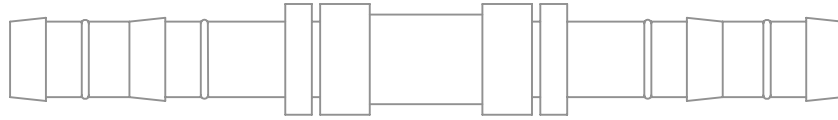

EZ-CLIP FITTINGS

90 DEGREE FEMALE O-RING W/ ACCESS PORTS

ITEM	PART NUM	DESCRIPTION
1	FTG-114-EZ	FTG, 90 DEG FOR 1/2" X #10 E-X CLIP W/ R-134A H/S PORT, STL W/ CAGE AND CLIPS
2	FTG-115-EZ	FTG 90 DEG FOR 5/8" X #12 E-Z CLIP W/ R-134A L/S PORT, STL W/ CAGES AND CLIPS
3	FTG-128-EZ	FTG 90 DEG FOR 20 MM X #8 HOSE W/ R-134A H/S PORT EZ CLIP W/ CAGE AND CLIPS
4	FTG-207-EZ	FTG 90 DEG FOR 5/8" X #10 W/ R-134A L/S SERVICE PORT W/ CAGE AND CLIP

TEE FITTINGS

ITEM	PART NUM	DESCRIPTION
5	FTG-112-EZ	FTG, TEE #8 X #8 X #8 HOSE E-Z CLIP W/ CAGE AND CLIP
6	FTG-113-EZ	FTG, TEE #12 X #12 X #12 HOSE E-Z CLIP W/ CAGE AND CLIP

EZ-CLIP FITTINGS

STRAIGHT SPLICERS

ITEM	PART NUM	DESCRIPTION
1	FTG-109-EZ	FTG, SPLICER, #8 X #8, E-Z CLIP W/ CAGES & CLIPS
2	FTG-110-EZ	FTG, SPLICER, #10 X #10, E-Z CLIP W/ CAGES & CLIPS
3	FTG-111-EZ	FTG, SPLICER #12 X #12, E-Z CLIP W/ CAGES & CLIPS
4	FTG-241-EZ	FTG, SPLICER, #6 X #6 E-Z CLIP W/ CAGES & CLIPS
5	FTG-281-EZ	FTG, SPLICER, #16 X #16 E-Z CLIP W/ CAGES & CLIPS