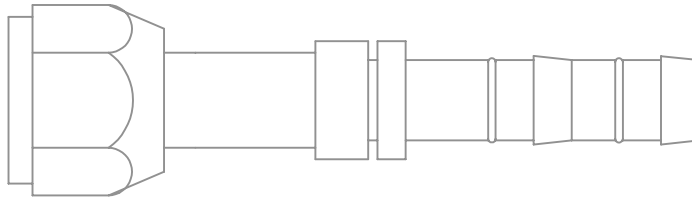

STRAIGHT MALE O-RING

ITEM	PART NUM	DESCRIPTION
1	FTG-118-EZ	FTG,STR,MOR 3/8" X #8 EZ-CLIP W/ CAGES & CLIPS
2	FTG-119-EZ	FTG,STR,MOR 5/8" X #12 EZ-CLIP W/ CAGES AND CLIPS

EZ-CLIP FITTINGS

45 DEGREE FEMALE O-RING

ITEM	PART NUM	DESCRIPTION
1	FTG-172-EZ	FTG, 45 DEG, FOR 27 MM X #12 EZ-CLIP W/ CAGES & CLIPS

STRAIGHT FITTINGS

ITEM	PART NUM	DESCRIPTION
8	FTG-121-EZ	FTG, STR, FOR 1/2" X #10 EZ-CLIP W/ CAGES & CLIPS
9	FTG-123-EZ	FTG, STR, FOR 3/8" X #8 HOSE E-Z CLIP W/ CAGES AND CLIPS
10	FTG-125-EZ	FTG, STR, FOR 1/2" X #8 HOSE E-Z CLIP W/ CAGES & CLIPS
11	FTG-144-EZ	FTG, STR, FOR 5/8" X #12 HOSE E-Z CLIP W/ CAGES AND CLIPS
12	FTG-177-EZ	FTG, STR, FOR 27 MM X #12 HOSE E-Z CLIP W/ CAGES AND CLIPS
		CLIPS
13	FTG-178-EZ	FTG, STR, FOR 3/8" X #6 HOSE E-Z CLIP W/ CAGES AND CLIPS
14	FTG-187-EZ	FTG, STR, FOR 20 MM X #6 HOSE BL E-Z CLIP W/ CAGES AND
		CLIPS
15	FTG-228-EZ	FTG, STR, FOR 5/8" X #10 HOSE E-Z CLIP W/ CAGES AND CLIPS
16	FTG-265-EZ	FTG, STR, FOR 27 MM X #10 HOSE BL E-Z CLIP W/ CAGES AND
		CLIPS