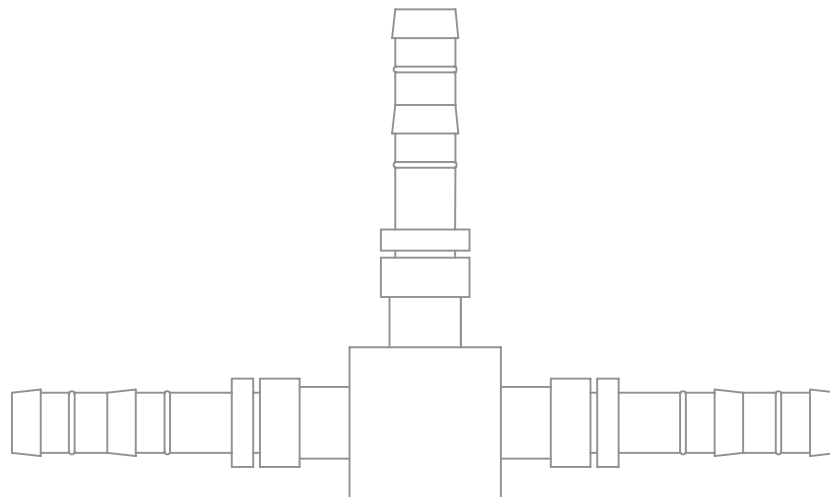

EZ-CLIP FITTINGS

90 DEGREE FEMALE O-RING W/ ACCESS PORTS

ITEM	PART NUM	DESCRIPTION
1	FTG-114-EZ	FTG, 90 DEG FOR 1/2" X #10 E-X CLIP W/ R-134A H/S PORT, STL W/ CAGE AND CLIPS
2	FTG-115-EZ	FTG 90 DEG FOR 5/8" X #12 E-Z CLIP W/ R-134A L/S PORT, STL W/ CAGES AND CLIPS
3	FTG-128-EZ	FTG 90 DEG FOR 20 MM X #8 HOSE W/ R-134A H/S PORT EZ CLIP W/ CAGE AND CLIPS
4	FTG-207-EZ	FTG 90 DEG FOR 5/8" X #10 W/ R-134A L/S SERVICE PORT W/ CAGE AND CLIP

TEE FITTINGS

ITEM	PART NUM	DESCRIPTION
5	FTG-112-EZ	FTG, TEE #8 X #8 X #8 HOSE E-Z CLIP W/ CAGE AND CLIP
6	FTG-113-EZ	FTG, TEE #12 X #12 X #12 HOSE E-Z CLIP W/ CAGE AND CLIP

EZ-CLIP FITTINGS

STRAIGHT SPLICERS

ITEM	PART NUM	DESCRIPTION
1	FTG-109-EZ	FTG, SPLICER, #8 X #8, E-Z CLIP W/ CAGES & CLIPS
2	FTG-110-EZ	FTG, SPLICER, #10 X #10, E-Z CLIP W/ CAGES & CLIPS
3	FTG-111-EZ	FTG, SPLICER #12 X #12, E-Z CLIP W/ CAGES & CLIPS
4	FTG-241-EZ	FTG, SPLICER, #6 X #6 E-Z CLIP W/ CAGES & CLIPS
5	FTG-281-EZ	FTG, SPLICER, #16 X #16 E-Z CLIP W/ CAGES & CLIPS