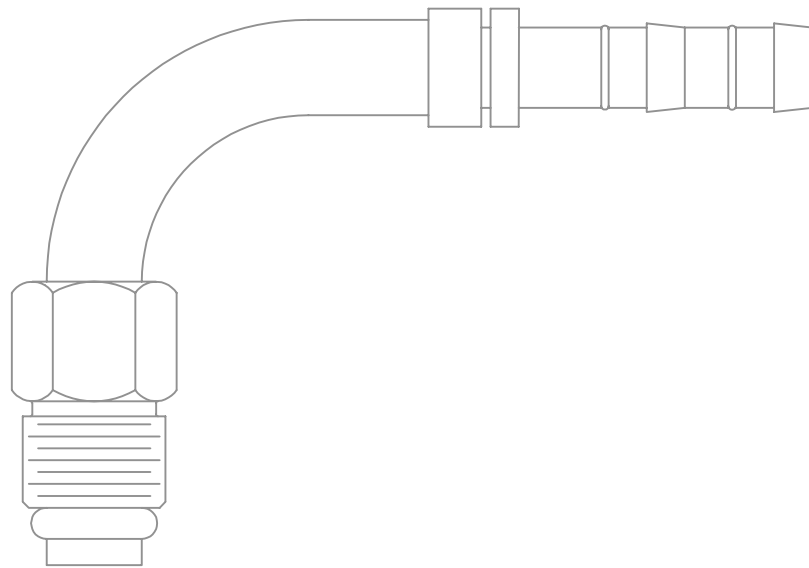

EZ-CLIP FITTINGS

90 DEGREE MALE O-RING

ITEM	PART NUM	DESCRIPTION
2	FTG-100-EZ	FTG, 90 DEG MOR 3/8" X 8" HOSE E-Z CLIP W/ CAGES & CLIPS
3	FTG-101-EZ	FTG, 90 DEG MOR 5/8" X #12 HOSE E-Z CLIP W/ CAGES & CLIPS
4	FTG-127-EZ	FTG, 90 DEG MIO 200 MM X #10 HOSE E-Z CLIP W/ CAGES & CLIPS
5	FTG-185-EZ	FTG, 90 DEG MOR 3/8" X #6 HOSE E-Z CLIP W/ CAGES & CLIPS
6	FTG-284-EZ	FTG, 90 DEG MOR 5/8" X #16 HOSE E-Z CLIP W/ CAGES & CLIPS