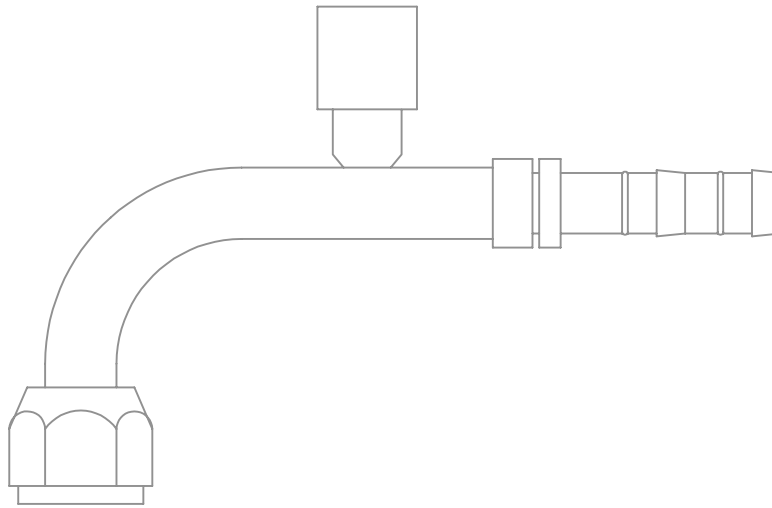

EZ-CLIP FITTINGS

90 DEGREE FEMALE O-RING W/ ACCESS PORTS

ITEM	PART NUM	DESCRIPTION
1	FTG-114-EZ	FTG, 90 DEG FOR 1/2" X #10 E-X CLIP W/ R-134A H/S PORT, STL W/ CAGE AND CLIPS
2	FTG-115-EZ	FTG 90 DEG FOR 5/8" X #12 E-Z CLIP W/ R-134A L/S PORT, STL W/ CAGES AND CLIPS
3	FTG-128-EZ	FTG 90 DEG FOR 20 MM X #8 HOSE W/ R-134A H/S PORT EZ CLIP W/ CAGE AND CLIPS
4	FTG-207-EZ	FTG 90 DEG FOR 5/8" X #10 W/ R-134A L/S SERVICE PORT W/ CAGE AND CLIP

TEE FITTINGS

ITEM	PART NUM	DESCRIPTION
5	FTG-112-EZ	FTG, TEE #8 X #8 X #8 HOSE E-Z CLIP W/ CAGE AND CLIP
6	FTG-113-EZ	FTG, TEE #12 X #12 X #12 HOSE E-Z CLIP W/ CAGE AND CLIP

EZ-CLIP FITTINGS

STRAIGHT SPLICERS

ITEM	PART NUM	DESCRIPTION
1	FTG-109-EZ	FTG, SPLICER, #8 X #8, E-Z CLIP W/ CAGES & CLIPS
2	FTG-110-EZ	FTG, SPLICER, #10 X #10, E-Z CLIP W/ CAGES & CLIPS
3	FTG-111-EZ	FTG, SPLICER #12 X #12, E-Z CLIP W/ CAGES & CLIPS
4	FTG-241-EZ	FTG, SPLICER, #6 X #6 E-Z CLIP W/ CAGES & CLIPS
5	FTG-281-EZ	FTG, SPLICER, #16 X #16 E-Z CLIP W/ CAGES & CLIPS